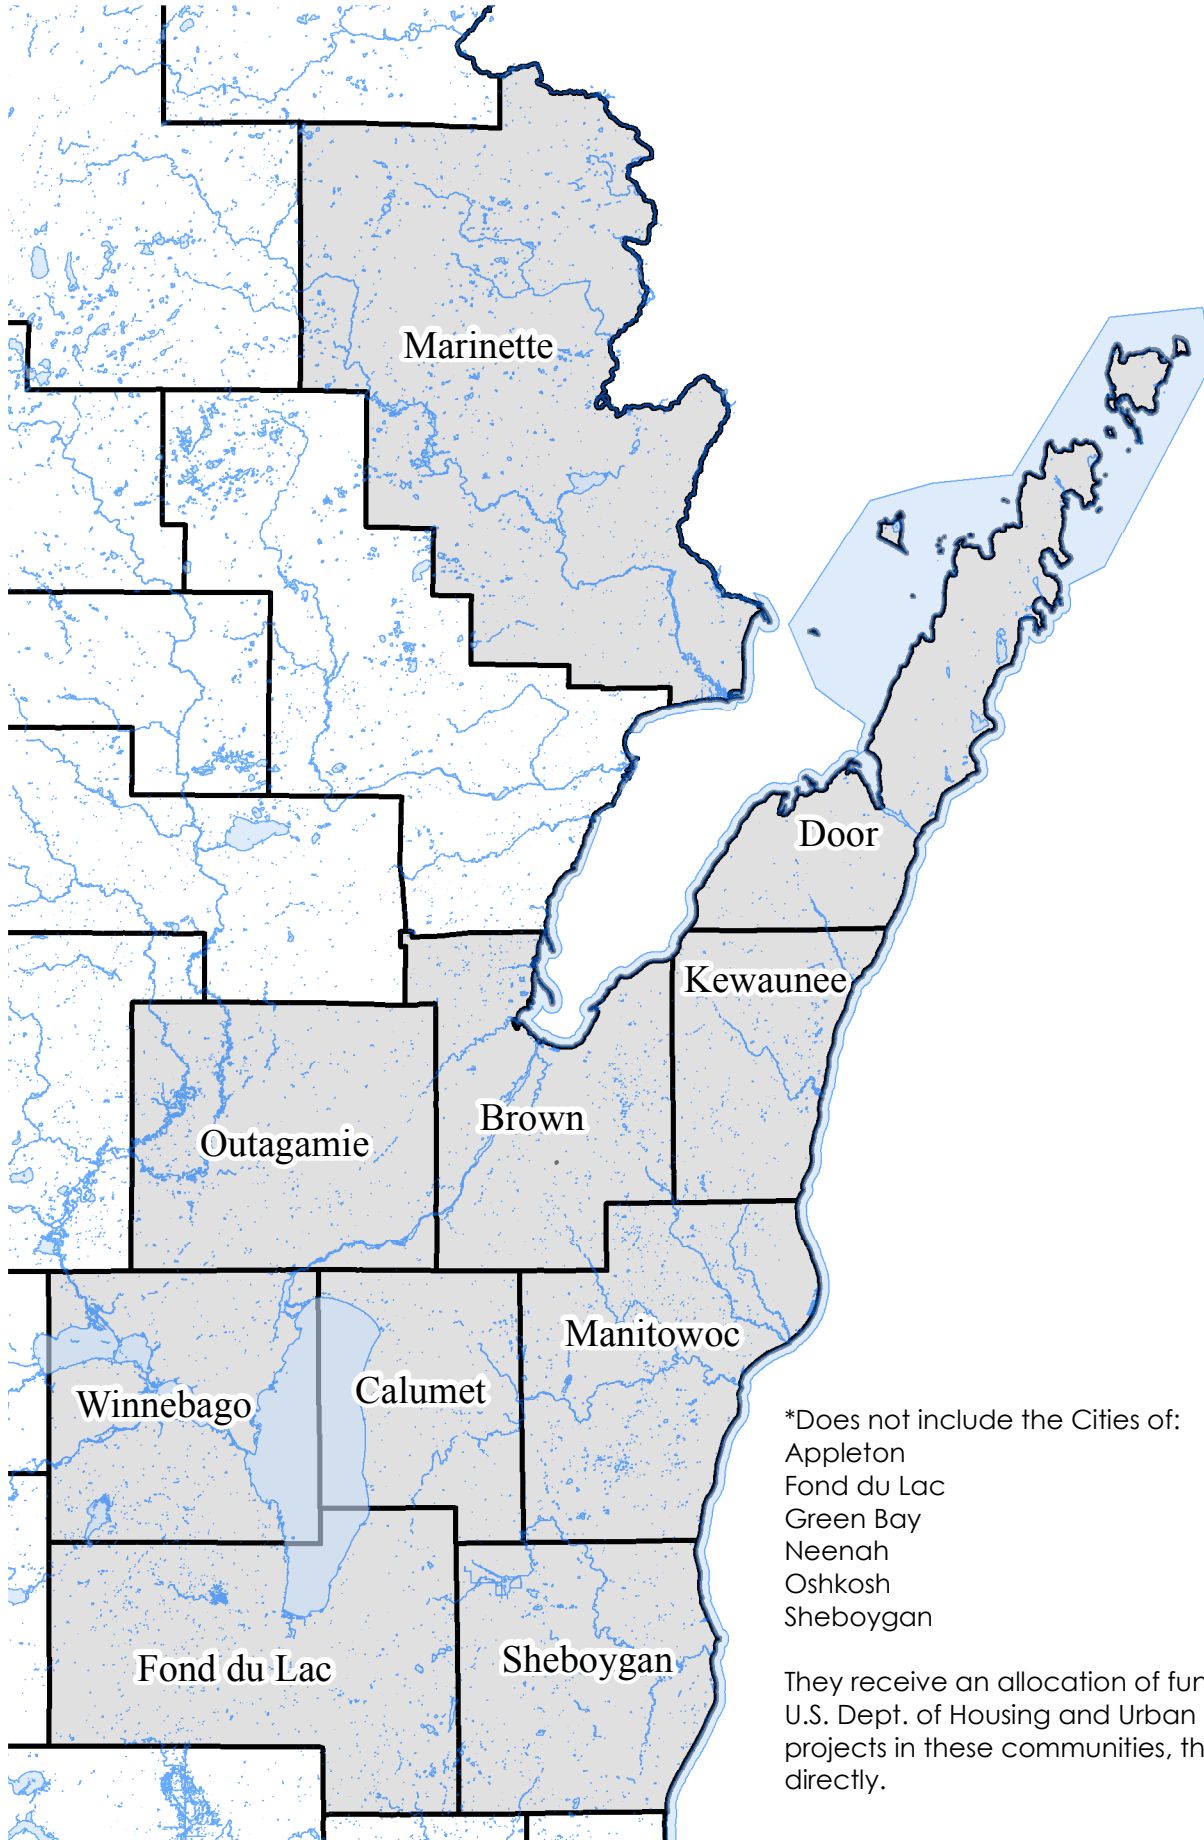

Northeastern Wisconsin CDBG-Housing Region

*Does not include the Cities of:

- Appleton
- Fond du Lac
- Green Bay
- Neenah
- Oshkosh
- Sheboygan

They receive an allocation of funds directly from the U.S. Dept. of Housing and Urban Development. For projects in these communities, they should be contacted directly.